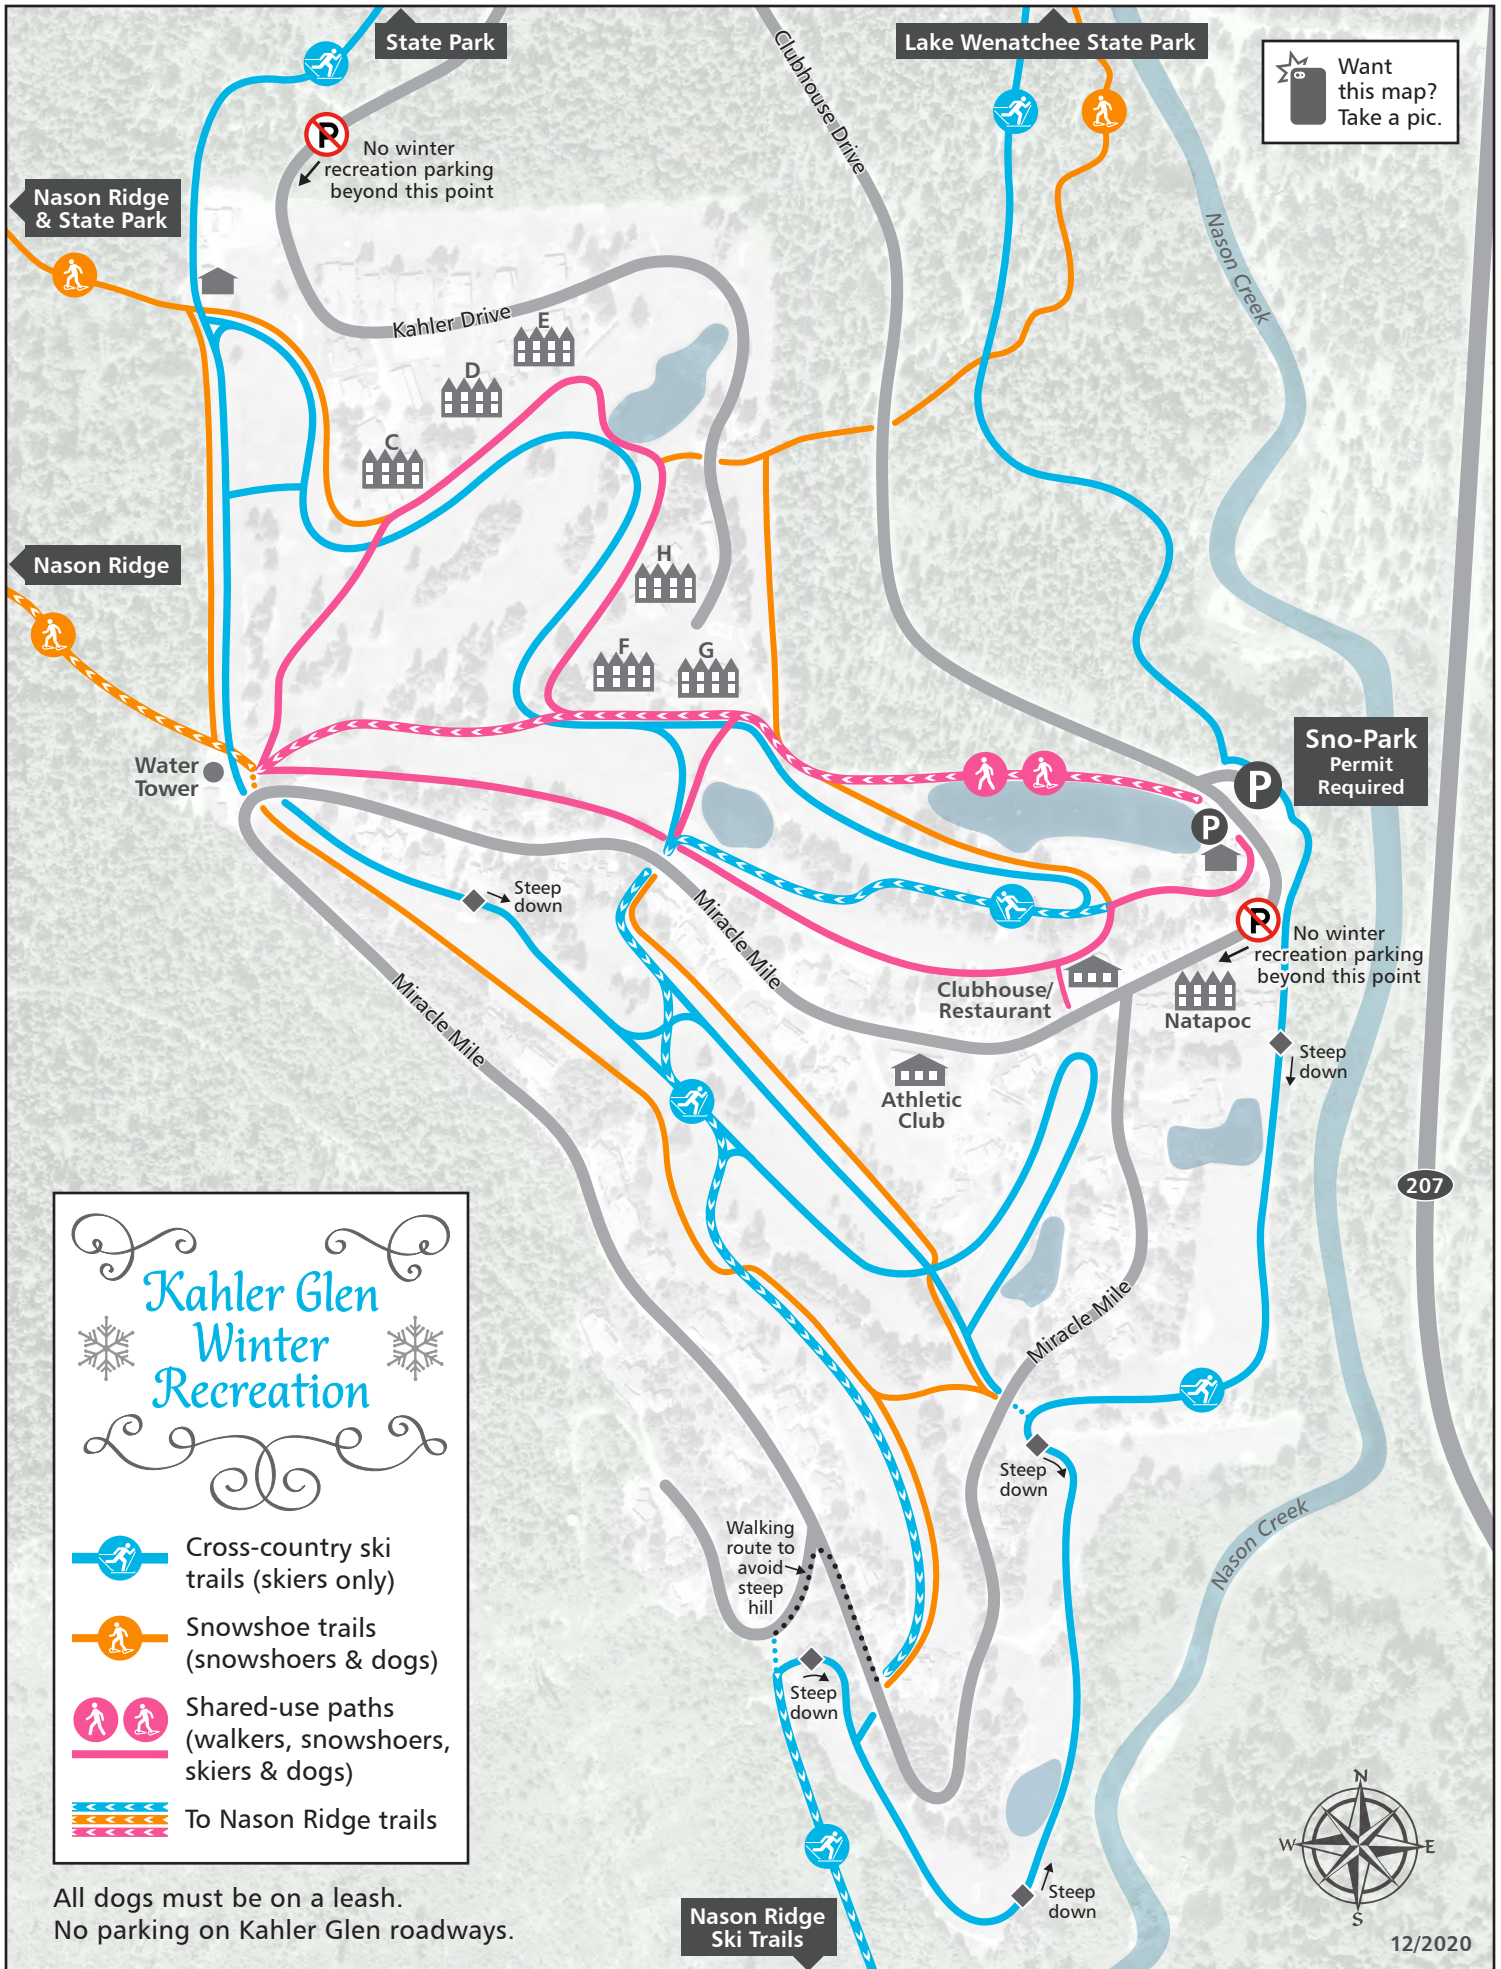

Want this map? Take a pic.

Kahler Glen Winter Recreation

-  Cross-country ski trails (skiers only)
-  Snowshoe trails (snowshoers & dogs)
-  Shared-use paths (walkers, snowshoers, skiers & dogs)
-  To Nason Ridge trails

All dogs must be on a leash.
No parking on Kahler Glen roadways.

Nason Ridge
Ski Trails